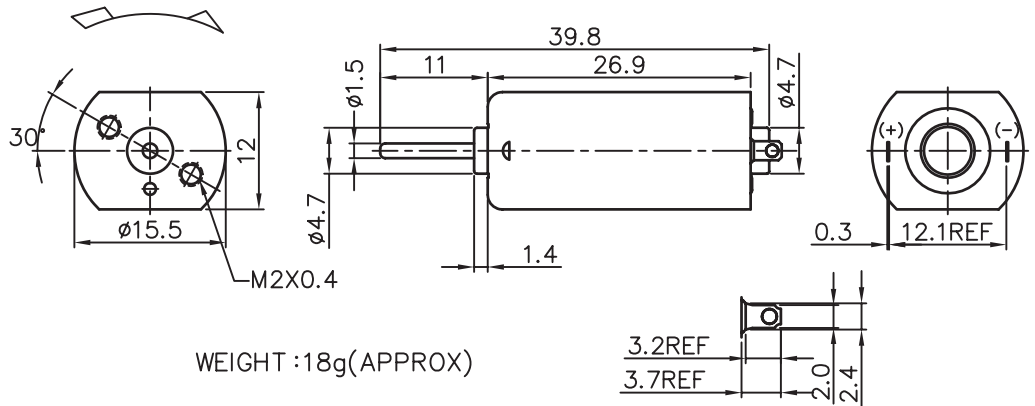

# F-050

POINTI : CD/DVD Player、CD/DVD-ROM Drive、Car CD Player

用途 : CD/DVD 撥放器、光碟機驅動、汽車音響

DIRECTION OF ROTATION

WEIGHT : 18g (APPROX)

MODEL	VOLTAGE		NO LOAD		AT MAXIMUM EFFICIENCY						STALL		
	OPERATING RANGE	NOMINAL	SPEED	CURRENT	SPEED	CURRENT	TORQUE	OUTPUT	EFF	CURRENT	TORQUE		
			rpm	A	rpm	A	g-cm	mN-m	W	%	A	g-cm	mN-m
FF-050S-13130	2.0 - 4.0	2.0V CONSTANT	3700	0.038	3000	0.11	3.0	0.29	0.09	41.97	0.45	17	1.67
FF-050S-11170	1.5 - 9.0	7.0V CONSTANT	10300	0.046	8500	0.17	7.0	0.69	0.61	51.30	0.80	46	4.51
FF-050S-09250	5.0 - 11.5	8.0V CONSTANT	7900	0.027	6300	0.11	7.0	0.69	0.45	51.40	0.42	35	3.43
FF-050S-06340	5.0 - 12.0	12.0V CONSTANT	8000	0.028	5544	0.08	7.5	0.74	0.42	42.00	0.42	26	2.57

馬達的出軸長度及性能參數，EMC 對策可依客人要求做調整，詳情可詢問相關業務人員。  
Please inquire your sales representative for output, performance and EMC solution.